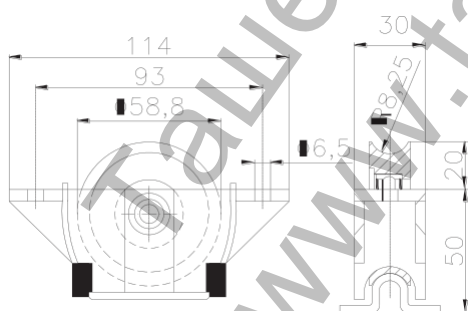

Ролка Estebro® за плъзгачи се врати в кутия с бял цвят ф 60x16 мм, неръждаема стомана AISI 303, завинтване

Semi-embed wheel Ø 60 mm

Family: Wheels for aluminium

Material: Wheel of AISI 303 stainless steel, box of aluminium

Finish: Lacqued box

Maximum weight supported*: 300 kg

Description: Wheel with box and bearing 6201 2RS. It is used in aluminum sliding doors to allow their displacement over the guide. Its installation consists in fixing the box to the door's base with two M6 screws.

Better resistance to the corrosion, screws with anticorrosion treatment (Geomet) for a good compatibility with aluminum.

For profiles which inner width is more than 30 mm.

***In perfect conditions of installation, usage and maintenance.**